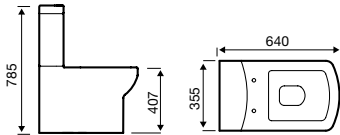

Close to Wall WC