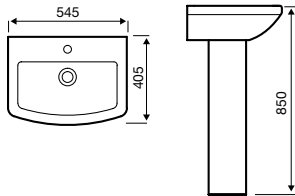

Aspect

Basin