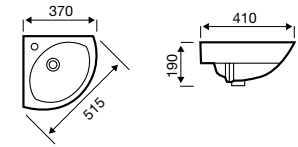

Corner Basin