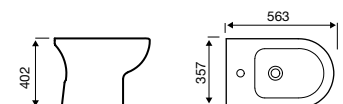

Embrace

Basin

Close Coupled WC

Back to Wall WC

Aspect

Basin

Cloak Basin

Close Coupled WC

Close to Wall WC

Back to Wall WC

Wall Hung WC

Bidet

Options 600

Basin

Close Coupled WC

Close to Wall WC

Comfort Height WC

Back to Wall WC

Ratio

550mm Basin

450mm Basin

Close Coupled WC

Close to Wall WC

Comfort Height WC

Back to Wall WC

Bidet