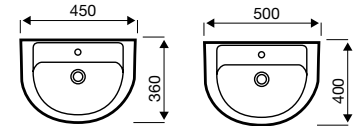

Basin

Close Coupled WC

Back to Wall WC

Lifestyle

550mm 1th Basin

450mm & 500mm 1th Basin

360mm & 450mm 2th Basin

480mm Corner Basin