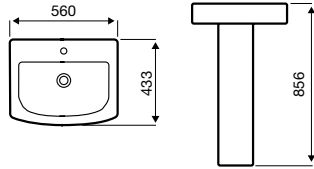

Embrace

Basin