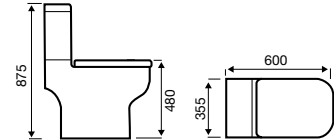

Comfort Height WC