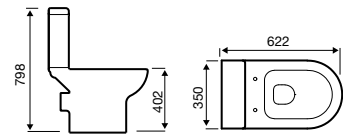

450mm Basin

Close Coupled WC