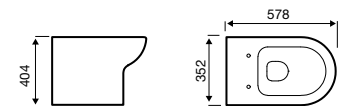

Back to Wall WC