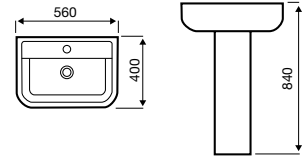

Options 600

Basin