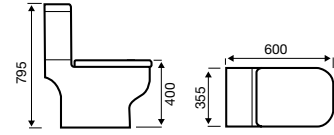

Close Coupled WC