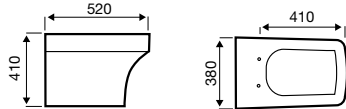

Back to Wall WC