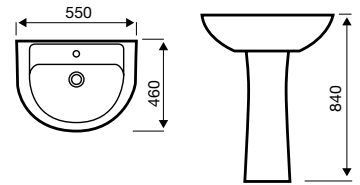

Basin

Close Coupled WC

Back to Wall WC

Lifestyle

550mm 1th Basin

450mm & 500mm 1th Basin

360mm & 450mm 2th Basin

480mm Corner Basin