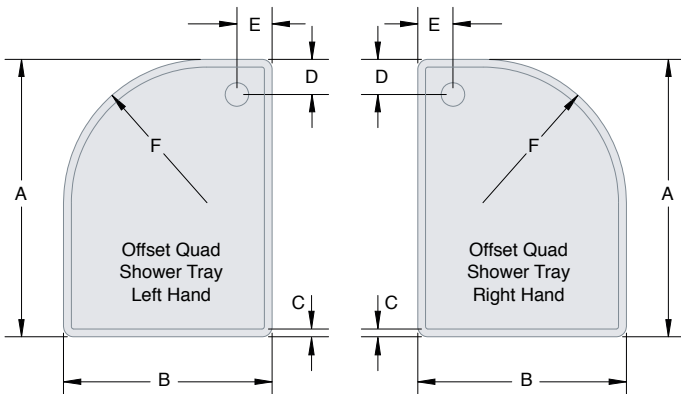

Other Dimensions
Tray Height: 45mm
Waste hole: 90mm

Low Profile Shower Trays - Square

Size (mm)	A	B	C	D	E
700 x 700	700	700	52	135	135
760 x 760	760	760	52	135	135
800 x 800	800	800	52	135	135
900 x 900	900	900	52	135	135
1000 x 1000	1000	1000	52	135	135

Low Profile Shower Trays - Rectangle

Size (mm)	A	B	C	D	E
900 x 700	900	700	52	135	135
900 x 760	900	760	52	135	135
900 x 800	900	800	52	135	135
1000 x 700	1000	700	52	135	135
1000 x 760	1000	760	52	135	135
1000 x 800	1000	800	52	135	135
1000 x 900	1000	900	52	135	135
1100 x 760	1100	760	52	135	135
1100 x 800	1100	800	52	135	135
1100 x 900	1100	900	52	135	135
1200 x 700	1200	700	52	135	135
1200 x 760	1200	760	52	135	135
1200 x 800	1200	800	52	135	135
1200 x 900	1200	900	52	135	135
1300 x 800	1300	800	52	135	135
1400 x 700	1400	700	52	135	135
1400 x 800	1400	800	52	135	135
1400 x 900	1400	900	52	135	135
1500 x 700	1500	700	52	135	135
1500 x 760	1500	760	52	135	135
1500 x 800	1500	800	52	135	135
1500 x 900	1500	900	52	135	135
1600 x 700	1600	700	52	135	135
1600 x 760	1600	760	52	135	135
1600 x 800	1600	800	52	135	135
1600 x 900	1600	700	52	135	135
1700 x 700	1700	700	52	135	135
1700 x 760	1700	760	52	135	135
1700 x 800	1700	800	52	135	135
1700 x 900	1700	900	52	135	135
1800 x 800	1800	800	52	135	135

Low Profile Shower Trays - Quadrant

Size (mm)	A	B	C	D	E	F
800 x 800	800	800	52	135	135	550
900 x 900	900	900	52	135	135	550
1000 x 1000	1000	1000	52	135	135	550
900 x 760	900	760	52	135	135	550
1000 x 800	1000	800	52	135	135	550
1200 x 800	1200	800	52	135	135	550
1200 x 900	1200	900	52	135	135	550