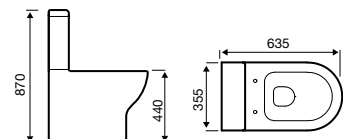

Comfort Height WC