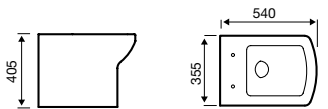

Back to Wall WC