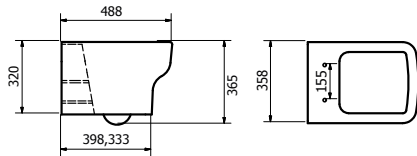

545mm Basin

Close Coupled WC

Close Coupled WC with Corner Cistern

Evoque

Basin

Close Coupled WC

Back to Wall WC

Wall Hung WC