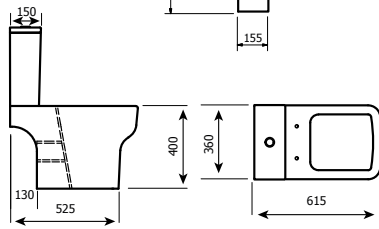

545mm Basin

Close Coupled WC

Close Coupled WC with Corner Cistern

Evoque

Basin

Close Coupled WC

Back to Wall WC

Wall Hung WC