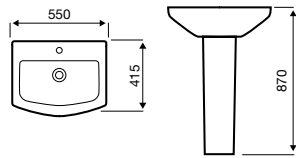

Trim

Basin

Close Coupled WC

Back To Wall WC

G4k

545mm Basin

Close Coupled WC

Close Coupled WC with Corner Cistern

Evoque

Basin

Close Coupled WC

Back to Wall WC

Wall Hung WC

Corner Basin

Cloakroom Basins

Additional Sanitaryware

Alpha Low Level Cistern

Alpha Low Level WC Pan

Metro-K Wall Hung Pan

Astley

Basin

Close Coupled WC