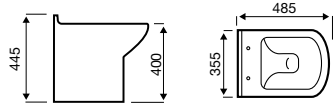

Back to Wall WC