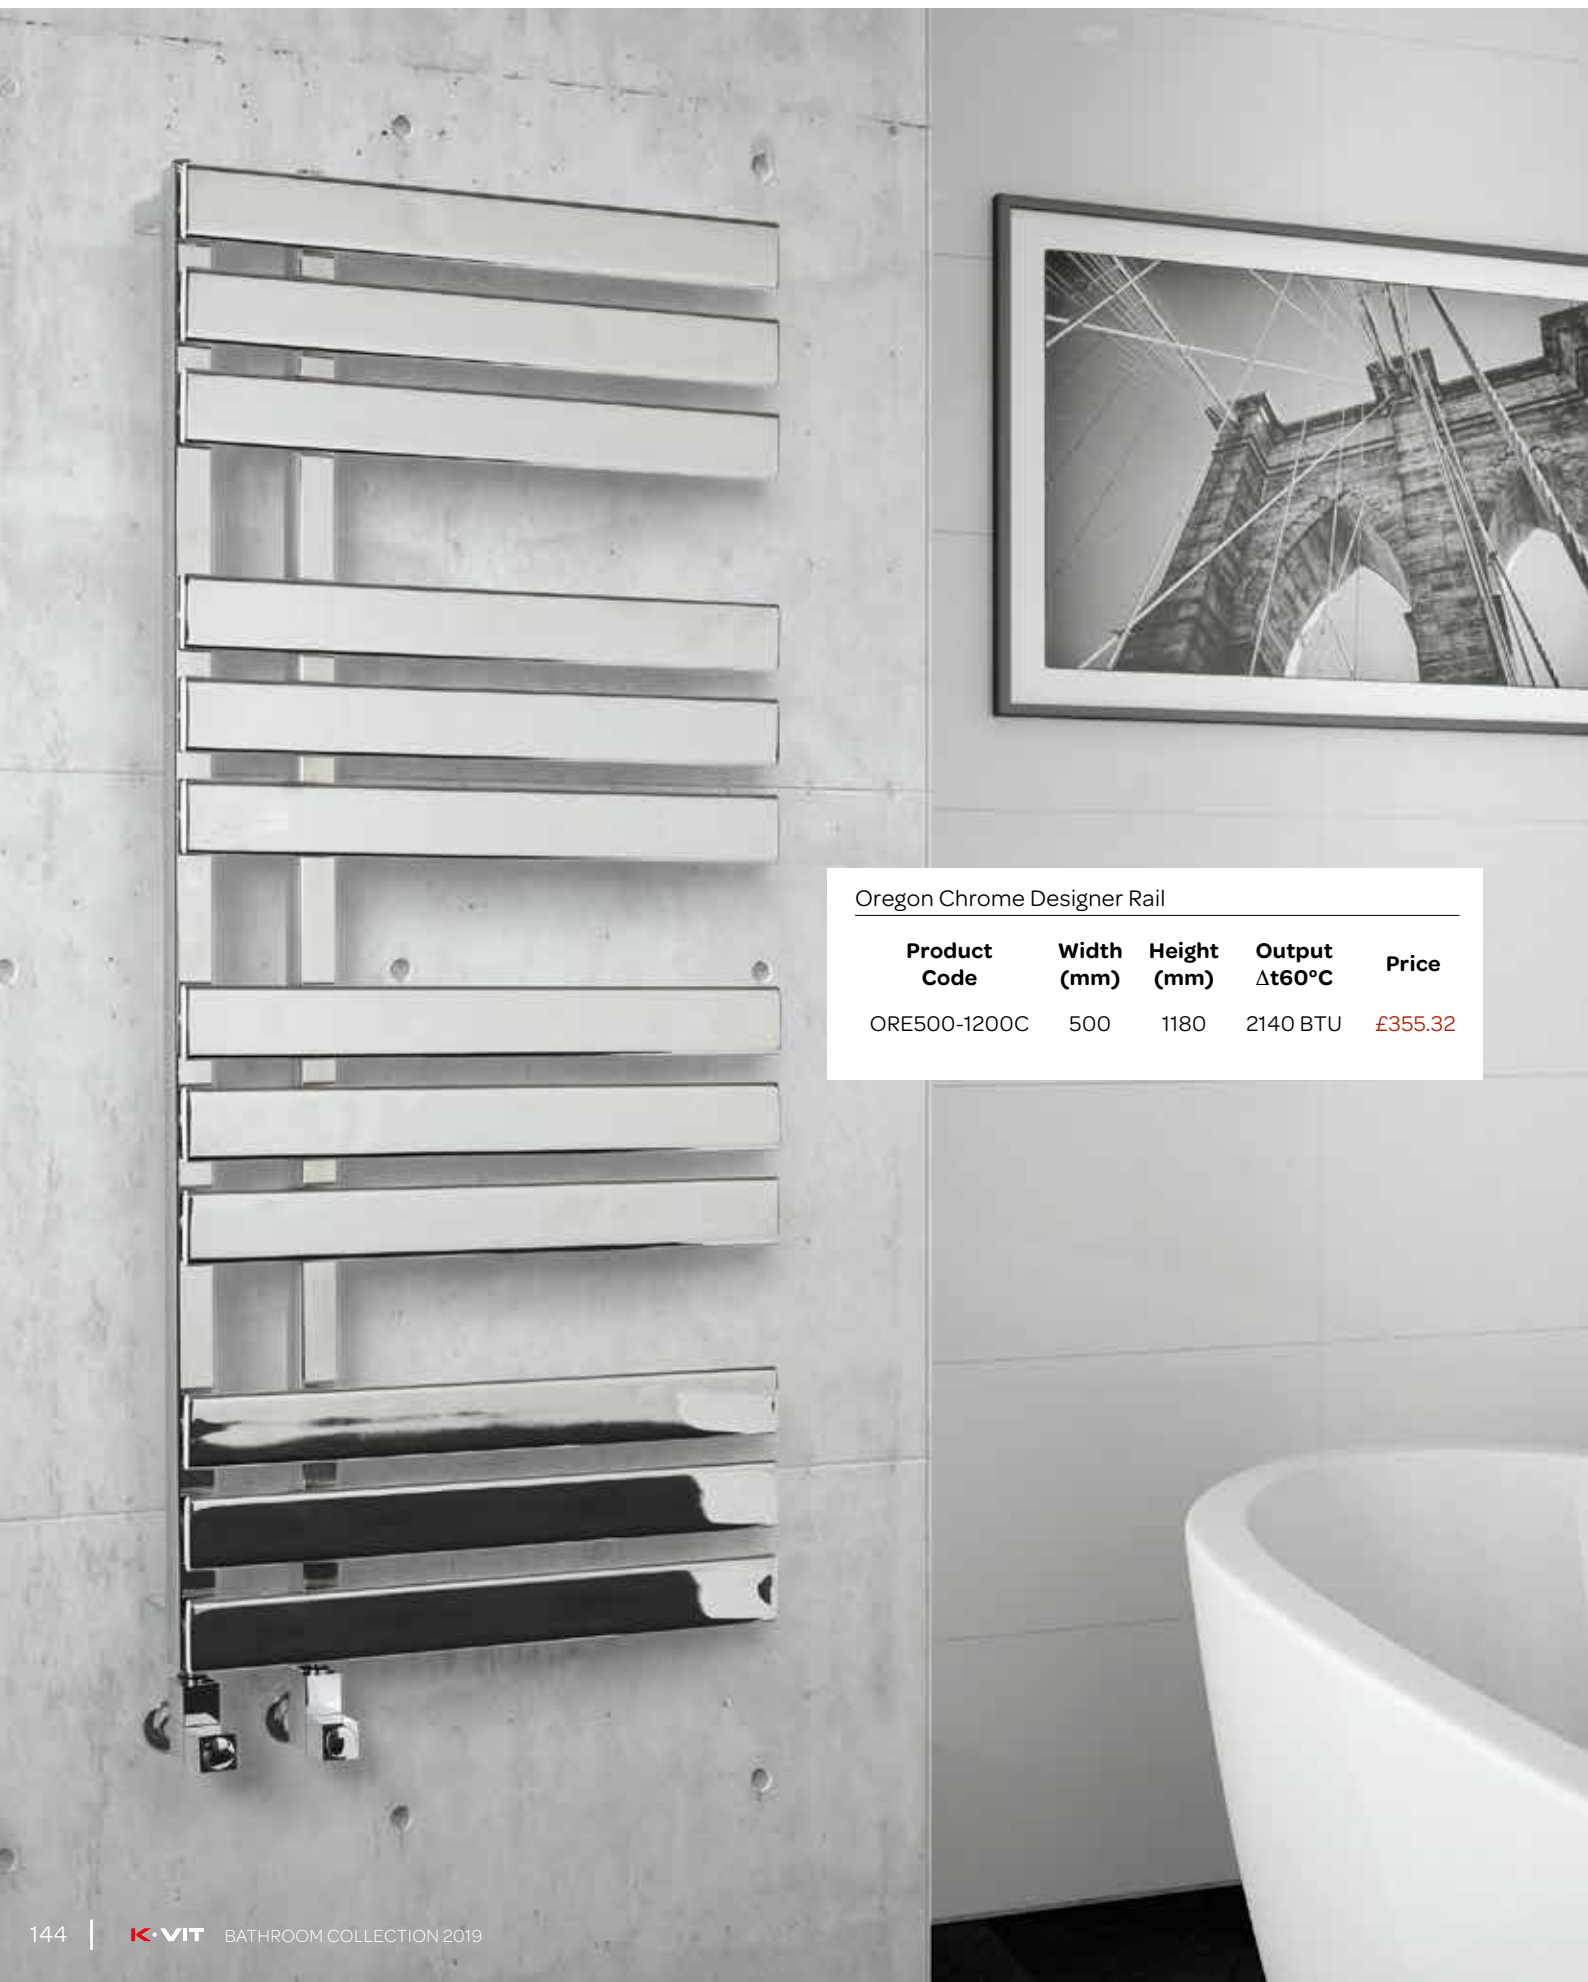

Oregon Chrome

Chrome
Plated

5 Year
Guarantee

Oregon Chrome Designer Rail

Product Code	Width (mm)	Height (mm)	Output $\Delta t60^{\circ}\text{C}$	Price
ORE500-1200C	500	1180	2140 BTU	£355.32