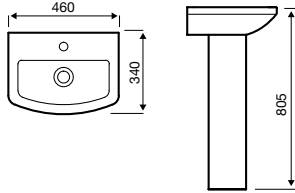

Cloak Basin