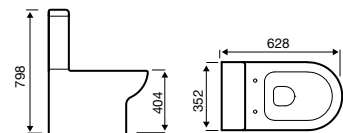

Close to Wall WC