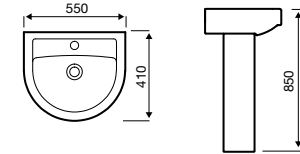

Ratio

550mm Basin