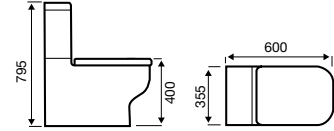

Close to Wall WC