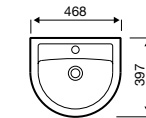

450mm Basin