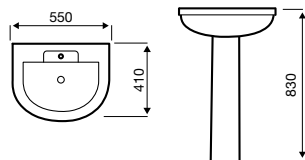

Pure

Basin

Close Coupled WC

Back to Wall WC

Studio

Basin

Close Coupled WC

Code

Basin

Close Coupled WC

Genoa

Basin

Close Coupled WC

Back to Wall WC

Lifestyle

550mm 1th Basin

450mm & 500mm 1th Basin

360mm & 450mm 2th Basin

480mm Corner Basin

500mm (a) & 450mm (b) Basin & Semi ped

Close Coupled WC

BTW WC (a) & Comfort Height WC (b)

Back to Wall WC

Comfort Height Back to Wall WC