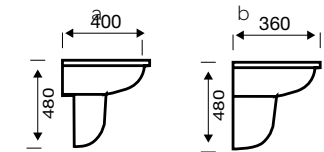

500mm (a) & 450mm (b) Basin & Semi ped