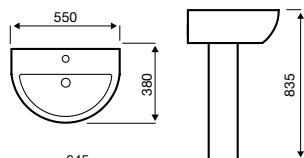

Genoa

Basin