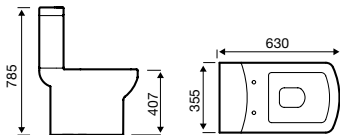

Close Coupled WC