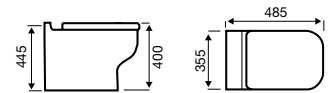

Basin

Close Coupled WC

Close to Wall WC

Comfort Height WC

Back to Wall WC

Ratio

550mm Basin

450mm Basin