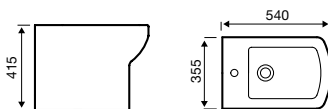

Embrace

Basin

Close Coupled WC

Back to Wall WC

Aspect

Basin

Cloak Basin

Close Coupled WC

Close to Wall WC

Back to Wall WC

Wall Hung WC

Bidet

Options 600

Basin

Close Coupled WC

Close to Wall WC

Comfort Height WC

Back to Wall WC

Ratio

550mm Basin

450mm Basin

Close Coupled WC

Close to Wall WC

Comfort Height WC

Back to Wall WC

Bidet