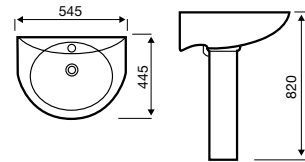

545mm Basin

Close Coupled WC

Close Coupled WC with Corner Cistern

Evoque

Basin

Close Coupled WC

Back to Wall WC

Wall Hung WC