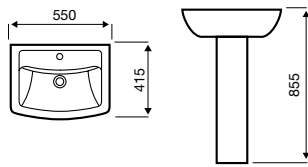

Pure

Basin

Close Coupled WC

Back to Wall WC

Studio

Basin

Close Coupled WC

Code

Basin

Close Coupled WC

Genoa

Basin

Close Coupled WC

Back to Wall WC

Lifestyle

550mm 1th Basin

450mm & 500mm 1th Basin

360mm & 450mm 2th Basin

480mm Corner Basin

500mm (a) & 450mm (b) Basin & Semi ped

Close Coupled WC

BTW WC (a) & Comfort Height WC (b)

Back to Wall WC

Comfort Height Back to Wall WC