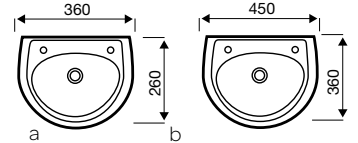

Basin

Close Coupled WC

Back to Wall WC

Lifestyle

550mm 1th Basin

450mm & 500mm 1th Basin

360mm & 450mm 2th Basin

480mm Corner Basin