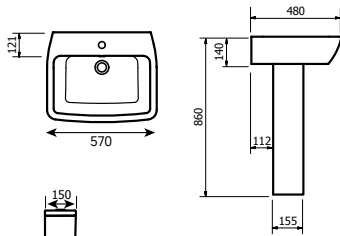

545mm Basin

Close Coupled WC

Close Coupled WC with Corner Cistern

Evoque

Basin

Close Coupled WC

Back to Wall WC

Wall Hung WC