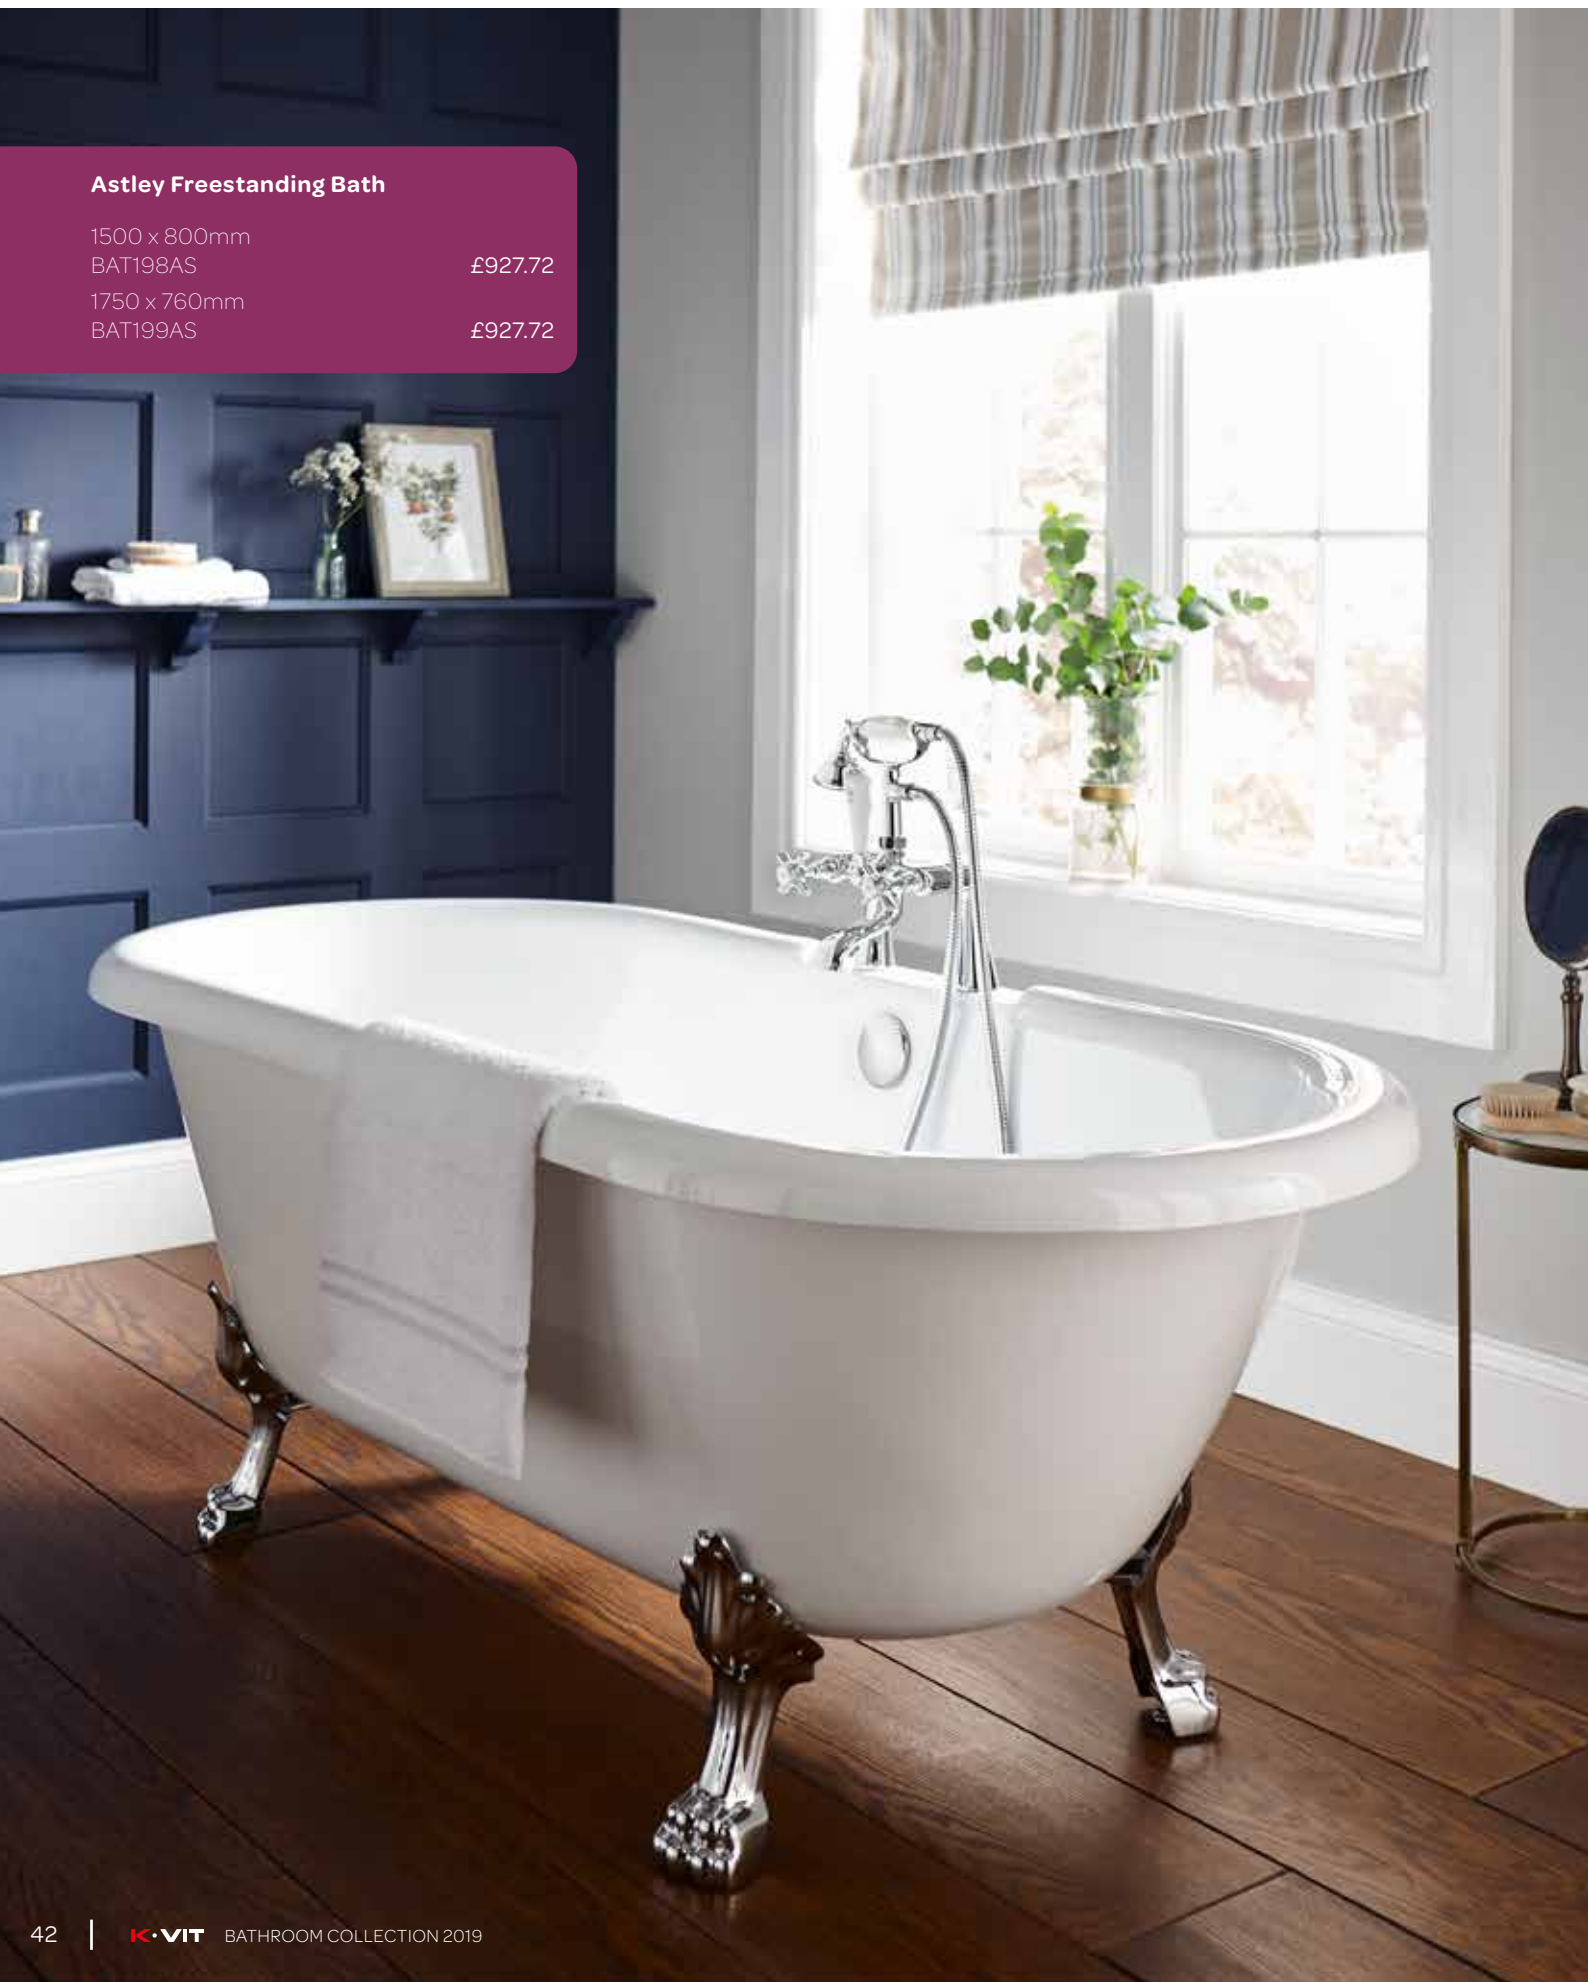

25 Year Guarantee

Freestanding Baths

Options Freestanding Bath

1700 x 800mm
BAT196OP

£1359.72

Esposito 2 Freestanding Bath

1700 x 810mm
BAT192ES2

£1359.72

Freestanding Baths

25 25 Year Guarantee

Astley Freestanding Bath

1500 x 800mm

BAT198AS

£927.72

1750 x 760mm

BAT199AS

£927.72

25 Year
Guarantee

Encapsulated
Baseboard

Baths

Formula Offset Corner Bath

1500 x 1040mm

Right Hand

BAT281FO £379.08

Left Hand (Shown)

BAT280FO £379.08

Bath Panel

BAT282FO £128.52

Alpha Grippped Bath

1675 x 700mm

BAT290AL £257.04

1700 x 700mm