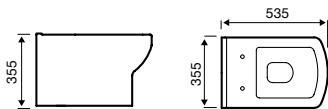

Wall Hung WC