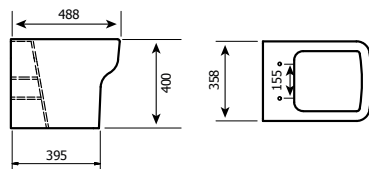

545mm Basin

Close Coupled WC

Close Coupled WC with Corner Cistern

Evoque

Basin

Close Coupled WC

Back to Wall WC

Wall Hung WC