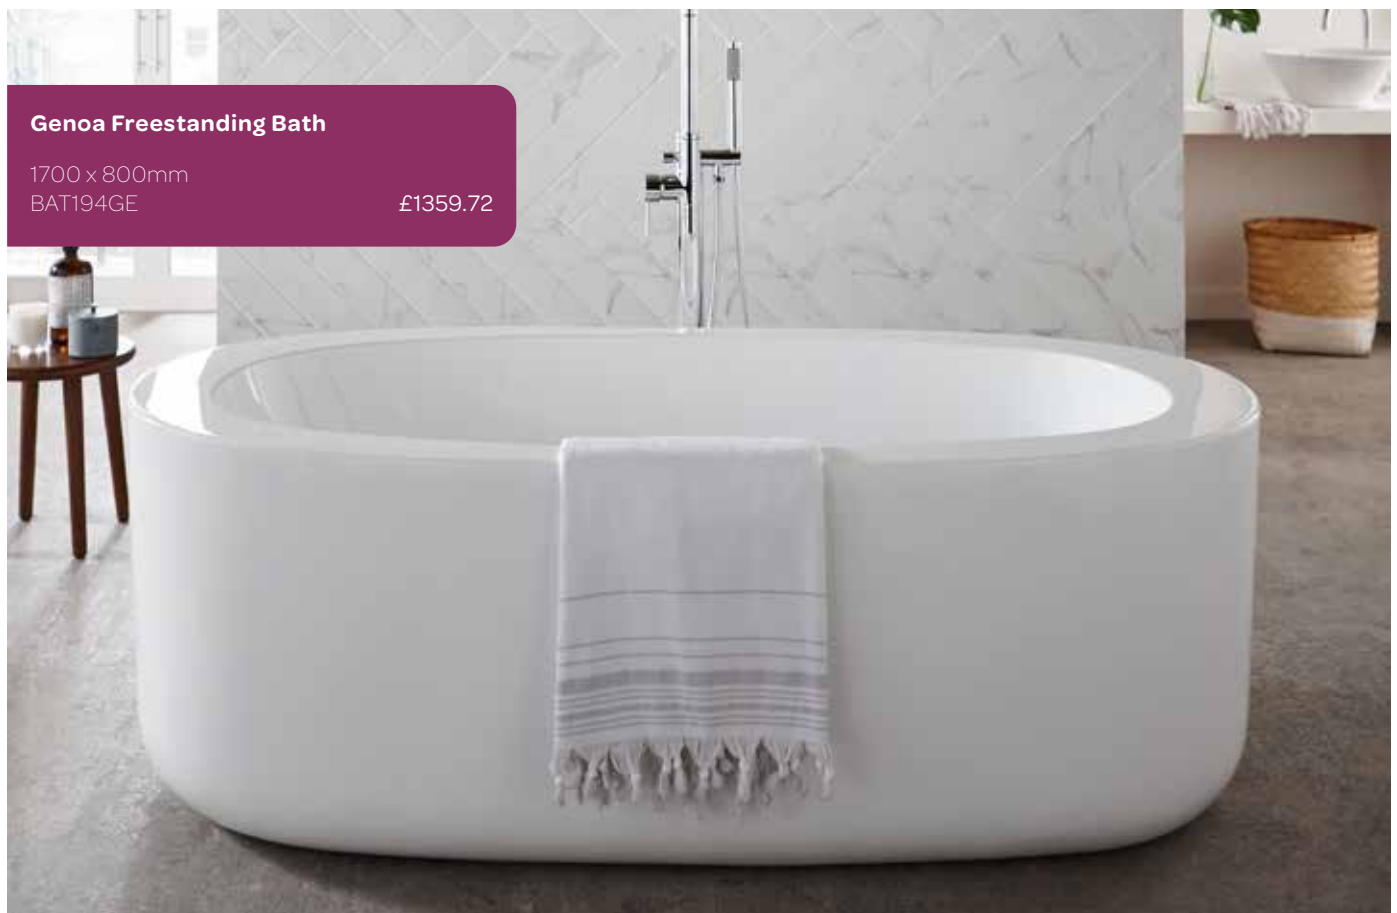

Freestanding Baths

25 Year Guarantee

Pure Freestanding Bath

1700 x 800mm
BAT197PU

£1359.72

Genoa Freestanding Bath

1700 x 800mm
BAT194GE

£1359.72