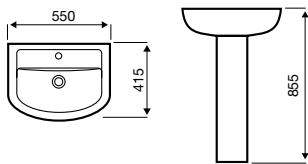

Studio

Basin