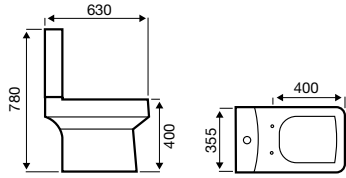

Close Coupled WC