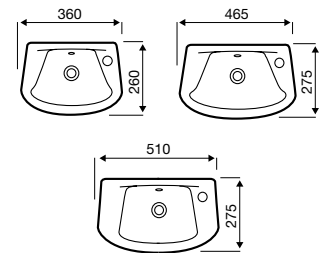

Cloakroom Basins