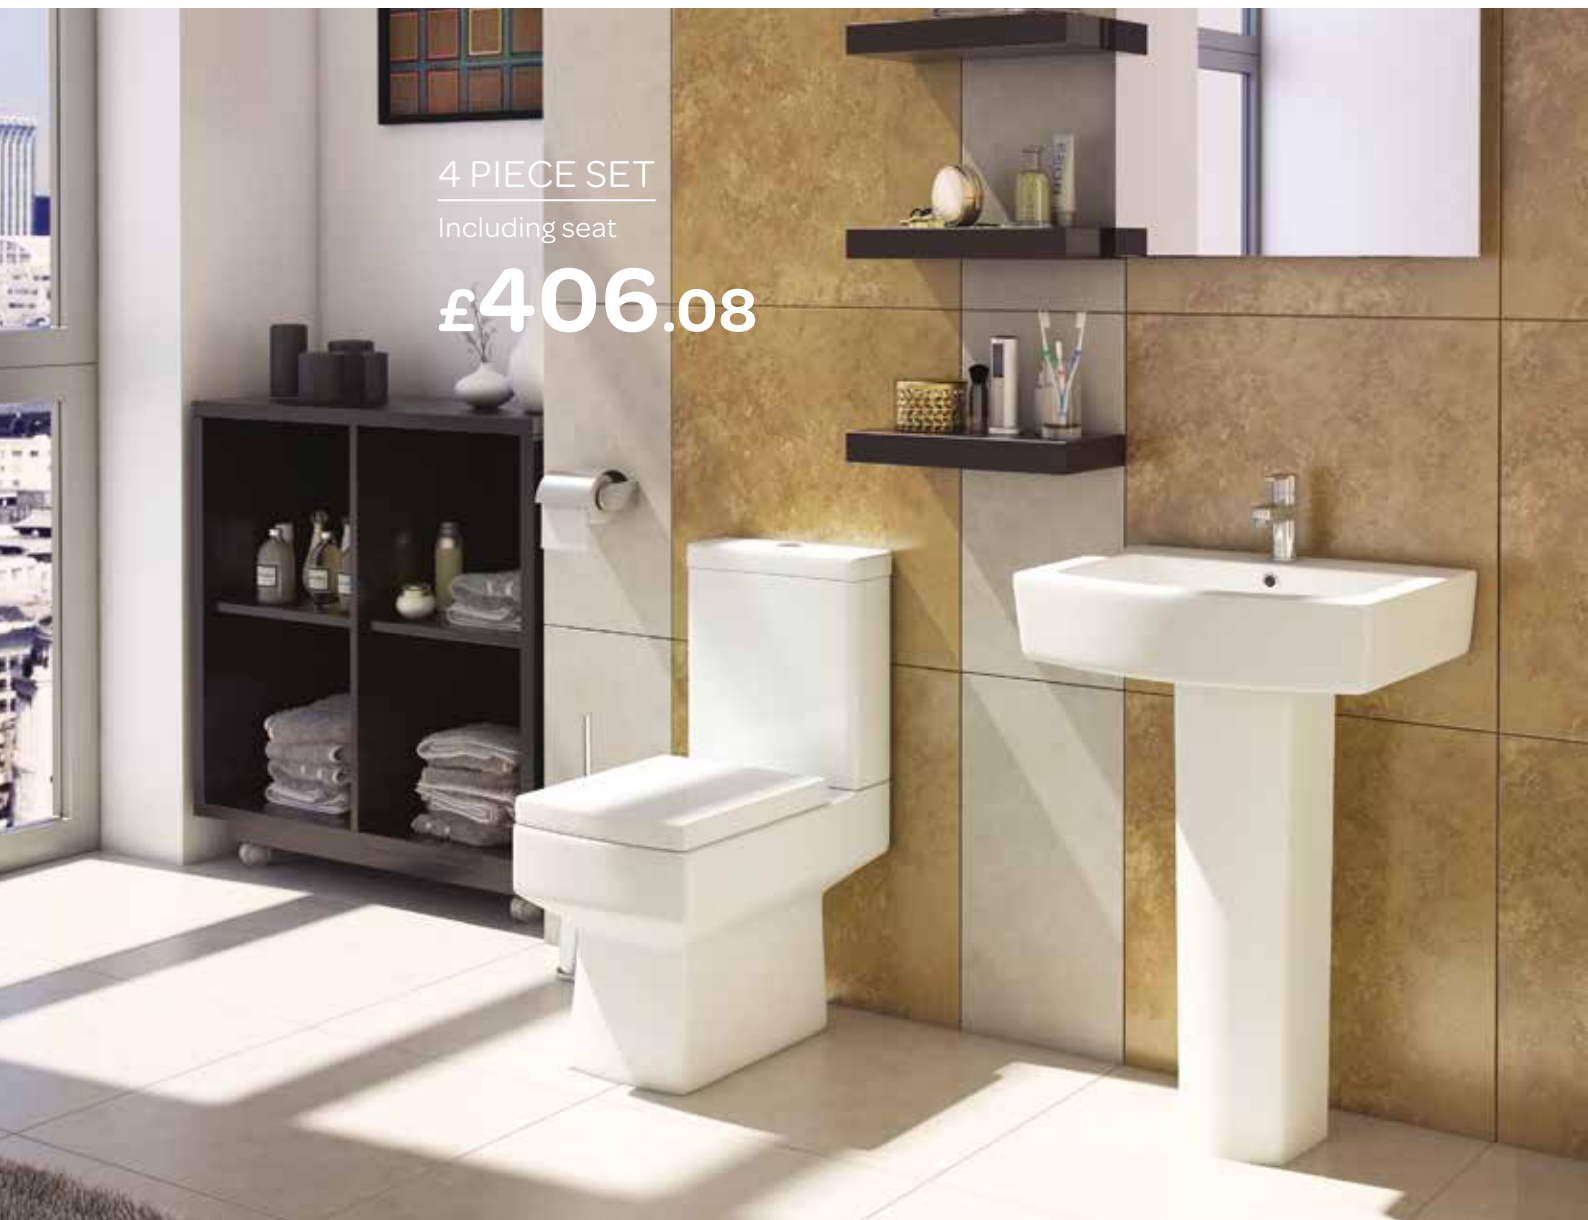

Embrace

Soft Close Seat

Quick Release Seat

Dual Flush 6L/3L

4 PIECE SET

Including seat

£406.08